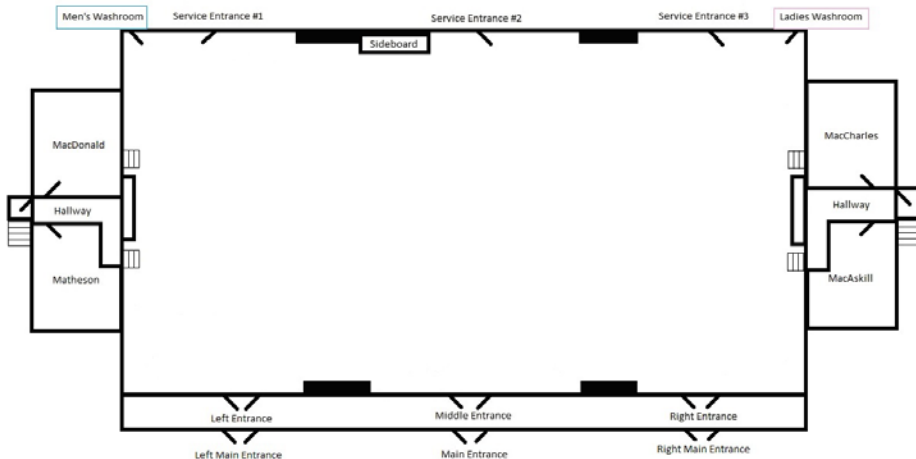

## MacAulay Conference Centre

Our fully equipped MacAulay Conference Centre can accommodate 300 people theatre style. The main room is 45' by 72' (3240 Sq. ft.) with a 15' ceiling. Four separate boardrooms are adjacent to this divisible main room. The main room has two magnificent fireplaces. The décor and location of our centre make it suitable for board meetings, conventions, weddings, formal balls & banquets. Air conditioning and a public address system are throughout the building.

Meeting Room	Dimensions (ft)	Boardroom	Theatre	Banquet	Reception	U-Shape
MacDonald	15x13 (195')	12	20	10	20	10
Matheson	15x13 (195')	12	20	10	20	10
MacAskill	15x13 (195')	8		8		
MacCharles	15x13 (195')	12	20	10	20	10
MacAulay 1-3	45x72 (3240')		300	250	300	
MacAulay 1	45x24 (1080')	16	90	75	100	32
MacAulay 2	45x24 (1080')	16	90	75	100	32
MacAulay 3	45x24 (1080')	16	90	75	100	32

# Example set up arrangements